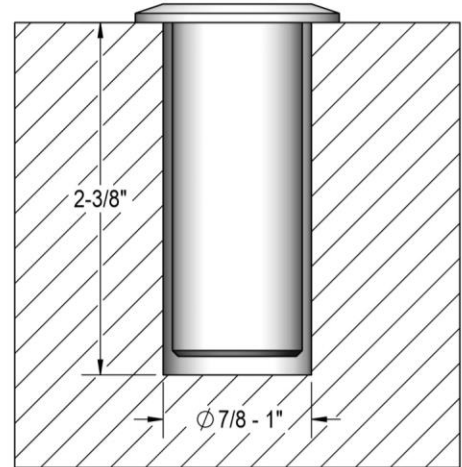

HOLE FOR DUST-PROOF STRIKE

 <p>Bohle America Inc 10924 Granite Street, Suite 200 Charlotte, NC 28273</p> <p>T +1 888 838 6006 F +1 704 547 8420 info@bohle-america.com</p>	Description: Dust-Proof Strike	
	Article(s): BA5213358, BA5213359	
	Drawn by: AP	Date: 02.27.23